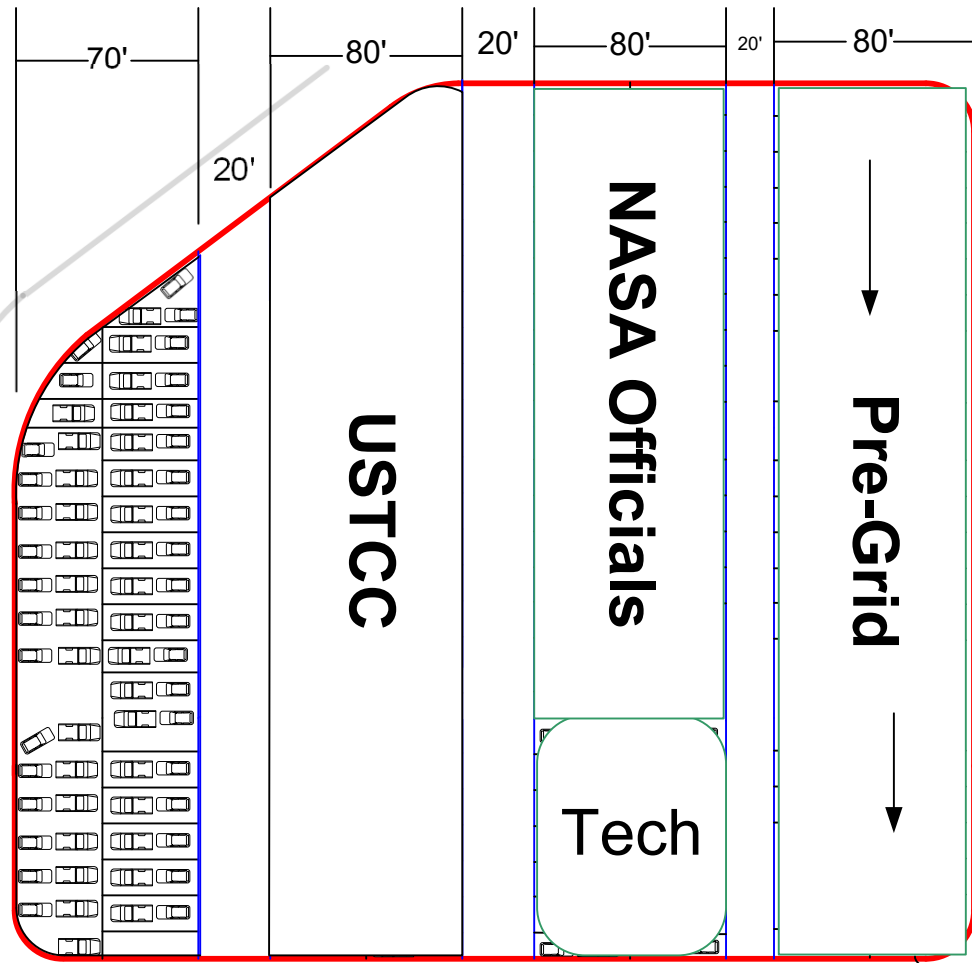

NASA

NATIONAL AUTO SPORT ASSOCIATION

NORCAL

September 8-9, 2018

WINE COUNTRY MOTORSPORTS
Safety Equipment, Souvenirs, and Apparel

Meeting Area
Driver's Lounge

Pit In
5MPH

GAS

South Garages PRC

North Garages G.A.S.S.

Business Center

Pit Lane

Note- Race classes not noted can park in any area with an icon like this:  

September 8-9, 2018