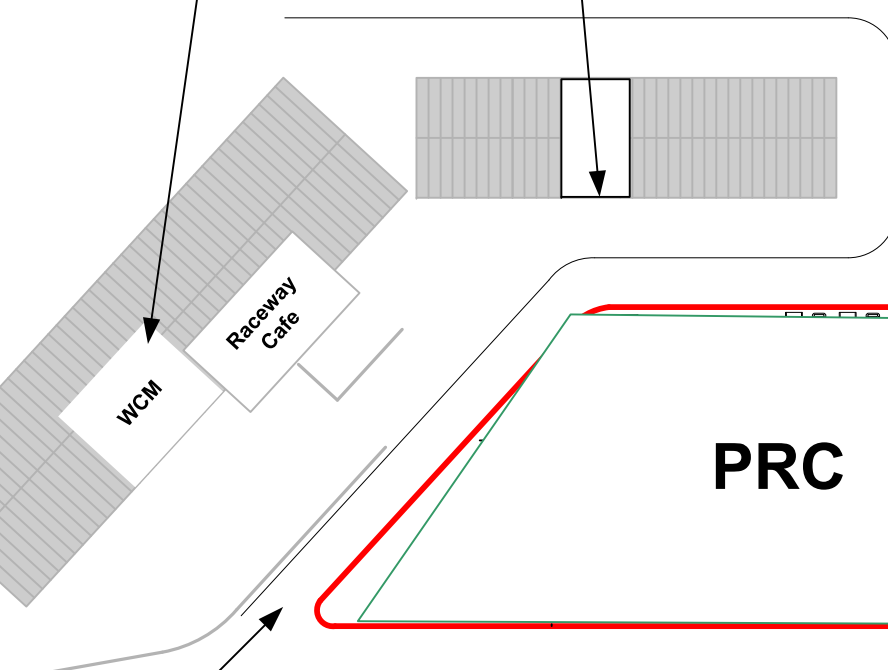

NASA

NATIONAL AUTO SPORT ASSOCIATION

NORCAL

September 8-9, 2018

WINE COUNTRY MOTORSPORTS
Safety Equipment, Souvenirs, and Apparel

Meeting Area
Driver's Lounge

Pit In
5MPH

GAS

South Garages PRC

North Garages G.A.S.S.

Business Center

Pit Lane

Note- Race classes not noted can park in any area with an icon like this:  

September 8-9, 2018